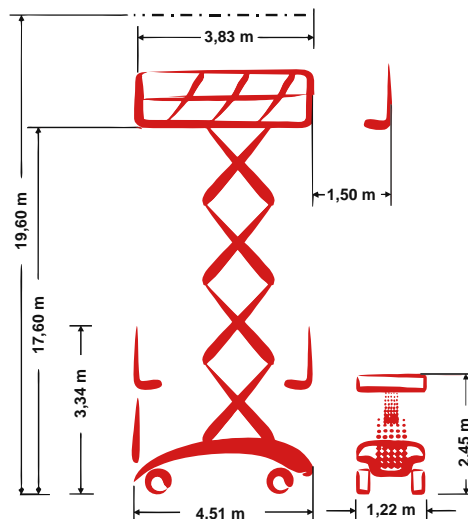

Arbeitsdiagramm

Technische Änderungen / Verbesserungen sind vorbehalten.

Platformers Business

PB Liftechnik GmbH | Gewerbegebiet Gassenäcker | 89429 Oberbechingen

Telefon: +49 (0) 90 77 - 95 00 - 0 | Telefax: +49 (0) 90 77 - 95 00 - 40

E-Mail: info@pblift.de | Website: pblift.de